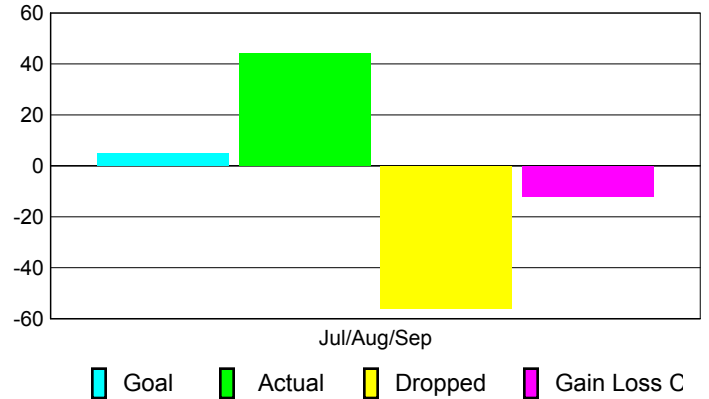

Membership Results 2010-2011

Goal, New, Dropped, Gain/Loss

Comparison of Membership Gain/Loss

Current Year Compared to the Previous Year